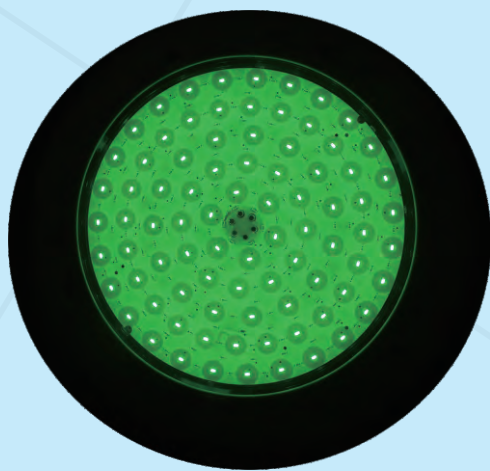

Surface Mounted Type LED Pool Light

Feature:

- ◆ This series LED surface mounted pool lights are designed for swimming pools, fountains, ponds, lakes... and can not be operated out of water for over 15 minutes (cooling).

Φ298mm

76mm

Specification

Item No.	Light Color	Voltage	Power	LED Type	LED QTY	IP Grade
EN-WH298-252P	RGB Red Green Blue White Warm White	AC/DC12V AC/DC24V	18Watt	SMD3014 SMD2835	252pcs	IP68
EN-WH298-333P			24Watt		333pcs	
EN-WH298-441P			35Watt		441pcs	
EN-WH298-H12P			12Watt	High Power	12pcs	
EN-WH298-H18P			18Watt		18pcs	
EN-WH298-H27P			27Watt		9pcs	
EN-WH298-H36P			36Watt		12pcs	
EN-WH298-H54P			54Watt		18pcs	