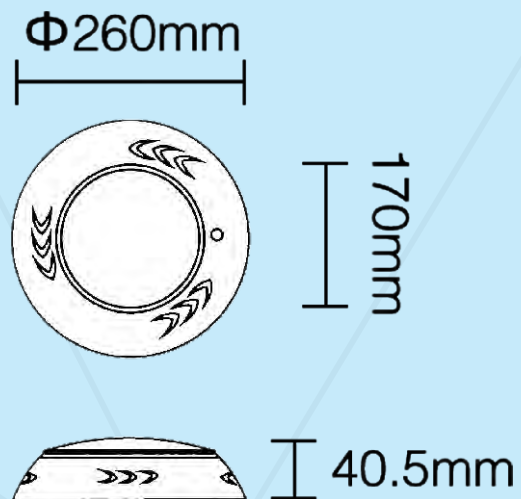

Surface Mounted Type LED Pool Light

Feature:

- This series LED surface mounted pool lights are designed for swimming pools, fountains, ponds, lakes... and can not be operated out of water for over 15 minutes (cooling).

Specification

Item No.	Light Color	Voltage	Power	LED Type	LED QTY	IP Grade
EN-WH260-252P	RGB, Red, Green, Blue, White, Warm White	AC/DC12V AC/DC24V	18Watt	SMD3014 SMD2835	252pcs	IP68
EN-WH260-333P			24Watt		333pcs	
EN-WH260-441P			35Watt		441pcs	
EN-WH260-531P			35Watt		441pcs	
EN-WH260-630P			35Watt		441pcs