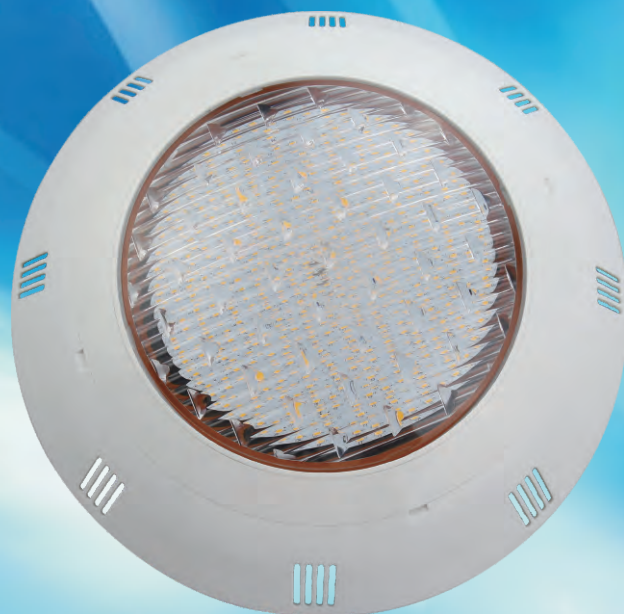

Surface Mounted Type LED Pool Light

Feature:

- ◆ This series LED surface mounted pool lights are designed for swimming pools, fountains, ponds, lakes... and can not be operated out of water for over 15 minutes (cooling).