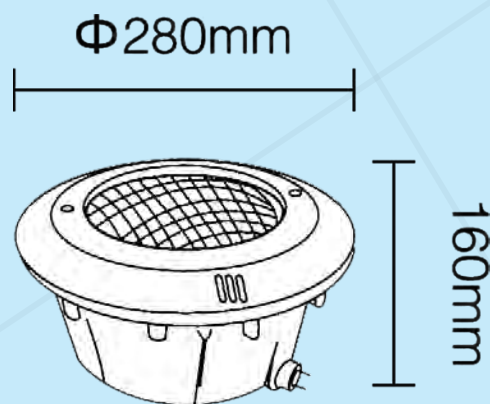

Embedded Type LED Pool Light

Pool Niche
Niche For Concrete Pools

Feature:

Stainless Steel Face Ring Niche

Parameter

1. Material: Stainless Steel Face Ring + Plastic Body
2. Niche Size: D280*H160mm
3. Gross Weight: 13.5KG/CTN
4. Packing: 4PCS/CTNS
5. Carton Size: 73*32*33cm
6. Standard Wire Length: 2 Meters