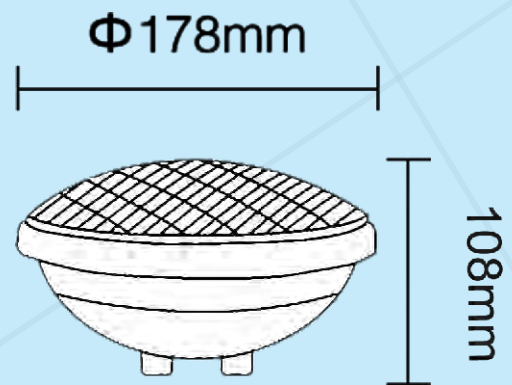

Par56 Type LED Pool Light with Glass Housing

Feature:

- This Series PAR56 bulb is designed for swimming pools, fountains, ponds, lakes...
- This IP68 PAR56 bulb can not be operated out of water for over 15minutes (cooling).

Specification

Item No.	Light Color	Voltage	Power	LED Type	LED QTY	IP Grade	
EN-P56-SMD252-TG	RGB Red Green Blue White Warm White	AC/DC12V AC/DC24V	18Watt	SMD3014 SMD2835	252pcs	IP68	
EN-P56-SMD333-TG			24Watt		333pcs		
EN-P56-SMD441-TG			30Watt		441pcs		
EN-P56-H9W-TG			9Watt	High Power	9pcs		
EN-P56-H27W-TG			27Watt		12pcs		
EN-P56-H12W-TG			12Watt				
EN-P56-H36W-TG			36Watt				
EN-P56-H18W-TG			18Watt				18pcs
EN-P56-H54W-TG			54Watt