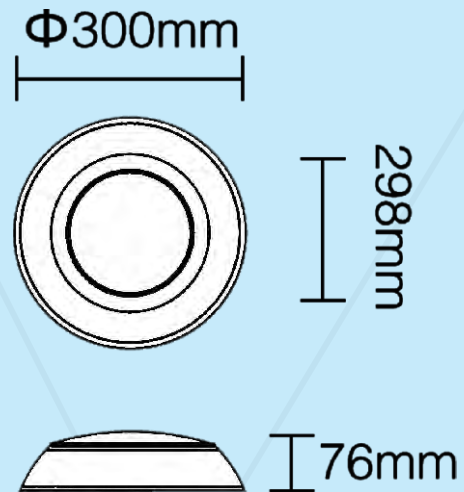

Surface Mounted Type LED Pool Light

Feature:

- This series LED surface mounted pool lights are designed for swimming pools, fountains, ponds, lakes... and can not be operated out of water for over 15 minutes (cooling).

Specification

Item No.	Light Color	Voltage	Power	LED Type	LED QTY	IP Grade
EN-WH298-252S	RGB Red Green Blue White Warm White	AC/DC12V AC/DC24V	18Watt	SMD3014 SMD2835	252pcs	IP68
EN-WH298-333S			24Watt		333pcs	
EN-WH298-441S			35Watt		441pcs	
EN-WH298-H12S			12Watt	High Power	12pcs	
EN-WH298-H18S			18Watt		18pcs	
EN-WH298-H27S			27Watt		9pcs	
EN-WH298-H36S			36Watt		12pcs	
EN-WH298-H54S			54Watt		18pcs