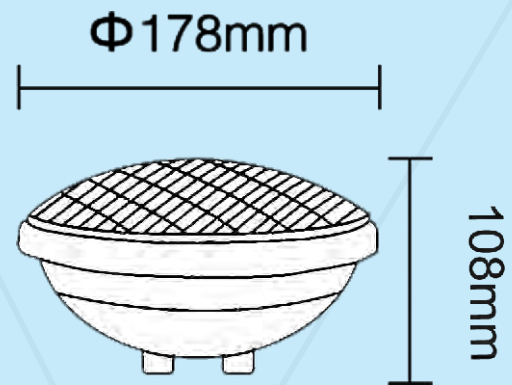

Par56 Type LED Pool Light with PC Housing

Feature:

- This Series PAR56 bulb is designed for swimming pools, fountains, ponds, lakes...
- This IP68 PAR56 bulb can not be operated out of water for over 15minutes (cooling).

Specification

Item No.	Light Color	Voltage	Power	LED Type	LED QTY	IP Grade
EN-P56-SMD252-PC	RGB Red Green Blue White Warm White	AC/DC12V AC/DC24V	18Watt	SMD3014 SMD2835	252pcs	IP68
EN-P56-SMD333-PC			24Watt		333pcs	
EN-P56-SMD441-PC			30Watt		441pcs	
EN-P56-H9W-PC			9Watt	High Power	9pcs	
EN-P56-H27W-PC			27Watt		12pcs	
EN-P56-H12W-PC			12Watt			
EN-P56-H36W-PC			36Watt			
EN-P56-H18W-PC			18Watt			
EN-P56-H54W-PC			54Watt	18pcs