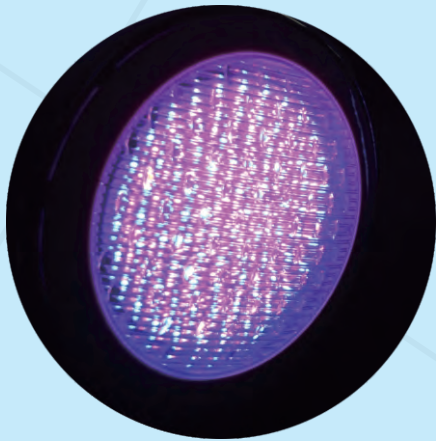

Surface Mounted Type LED Pool Light

Feature:

- This series LED surface mounted pool lights are designed for swimming pools, fountains, ponds, lakes... and can not be operated out of water for over 15 minutes (cooling).

Specification

Item No.	Light Color	Voltage	Power	LED Type	LED QTY	IP Grade
EN-WH298-252S	RGB Red Green Blue White Warm White	AC/DC12V AC/DC24V	18Watt	SMD3014 SMD2835	252pcs	IP68
EN-WH298-333S			24Watt		333pcs	
EN-WH298-441S			35Watt		441pcs	
EN-WH298-H12S			12Watt	High Power	12pcs	
EN-WH298-H18S			18Watt		18pcs	
EN-WH298-H27S			27Watt		9pcs	
EN-WH298-H36S			36Watt		12pcs	
EN-WH298-H54S			54Watt		18pcs